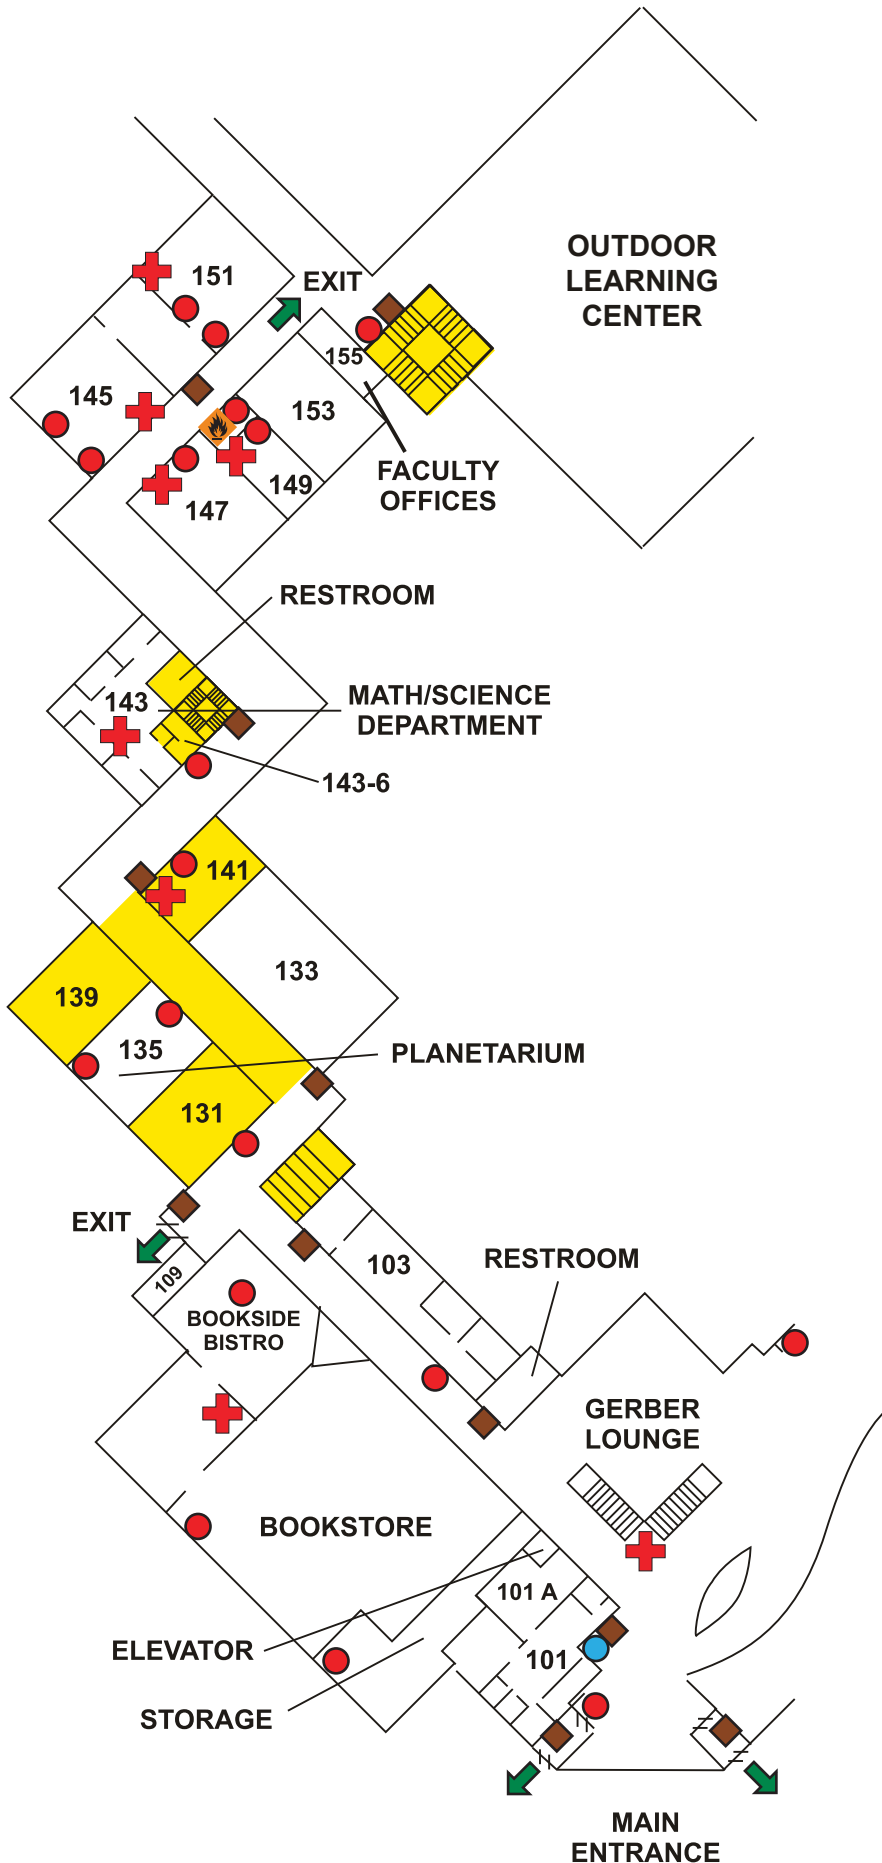

MAP #1

Campus Safety Information

EMERGENCY NUMBERS

- * Police 9 - 911
- * Security x545 or 9-231-557-5648
- * Fire - Pull the alarm

YOU ARE HERE

- First Aid Kit
- Flammables Cabinet
- Fire Extinguisher
- Emergency Defibrillator (AED)
- Emergency Exit
- Fire Alarm
- Tornado Shelter